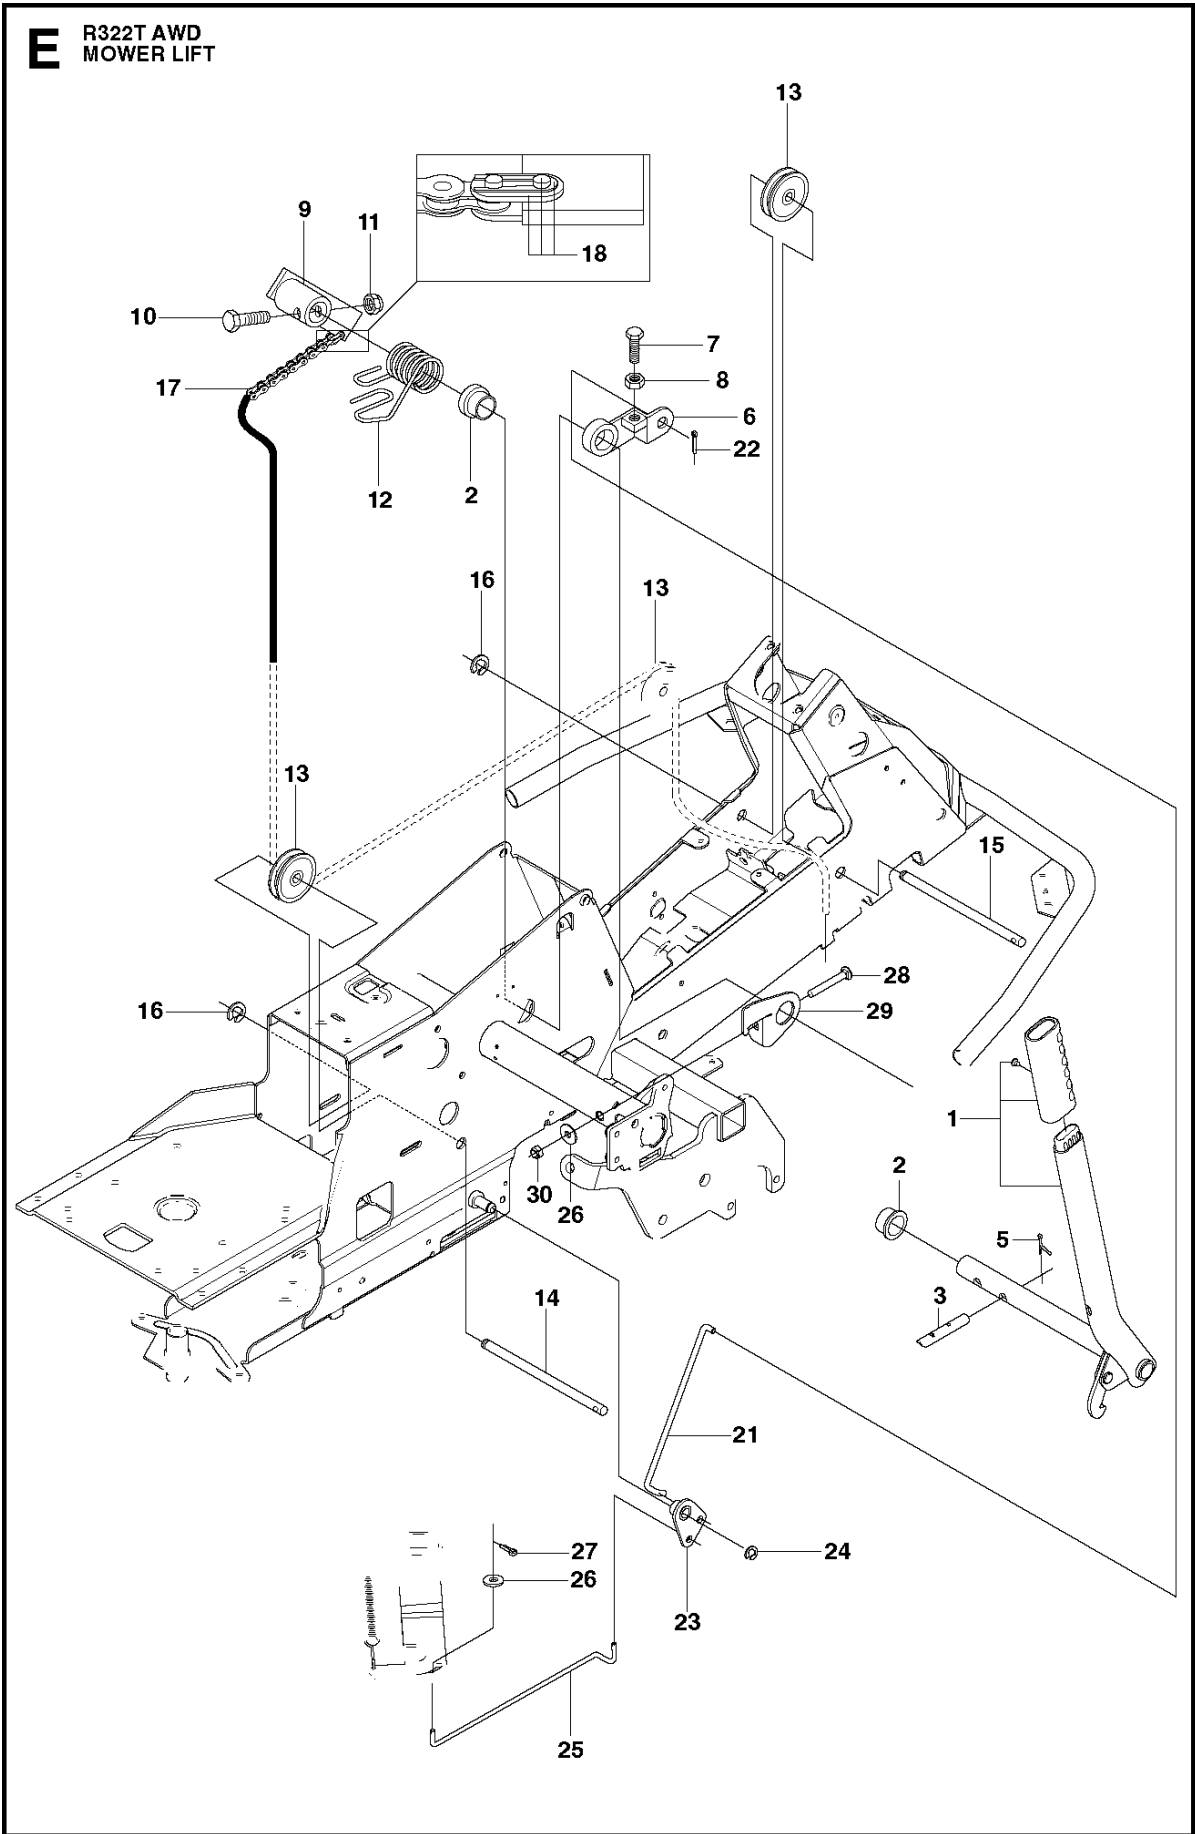

Ref	Part no.	Description	Remark	Qty	Kit
1	577 96 67-01	LIFTING LEVER ASSY		1	
2	506 55 65-01	BEARING		1	
3	525 40 66-01	PIN		1	
5	721 61 83-01	SPLIT PIN		2	
6	506 78 43-01	LINK ASSY		1	
7	725 24 97-51	SCREW		1	
8	731 23 20-51	HEXAGON NUT		1	
9	544 43 36-01	LIFTING ARM		1	
10	725 25 42-51	SCREW EHHM		1	
11	732 25 22-01	HEXAGON LOCKING NUT		1	
12	506 91 68-01	SPRING		1	
13	506 90 56-01	OFFSET PULLEY		1	
14	506 90 57-01	SHAFT		1	
15	506 90 57-02	SHAFT		1	
16	735 31 18-20	E-CLIP		1	
17	506 55 46-07	CHAIN		1	
18	506 55 47-01	LINKAGE		1	
21	544 45 69-01	CONNECTION ROD		1	
22	721 61 83-01	SPLIT PIN		1	
23	544 37 86-01	LINK		1	
24	735 31 14-20	E-CLIP		1	
25	544 44 88-01	CONNECTION ROD		1	
26	734 11 64-41	WASHER		1	
27	721 61 83-01	SPLIT PIN		1	
28	535 42 38-03	SCREW RSQM		1	
29	577 99 95-01	SHEET		1	
30	732 21 18-01	LOCK NUT		2