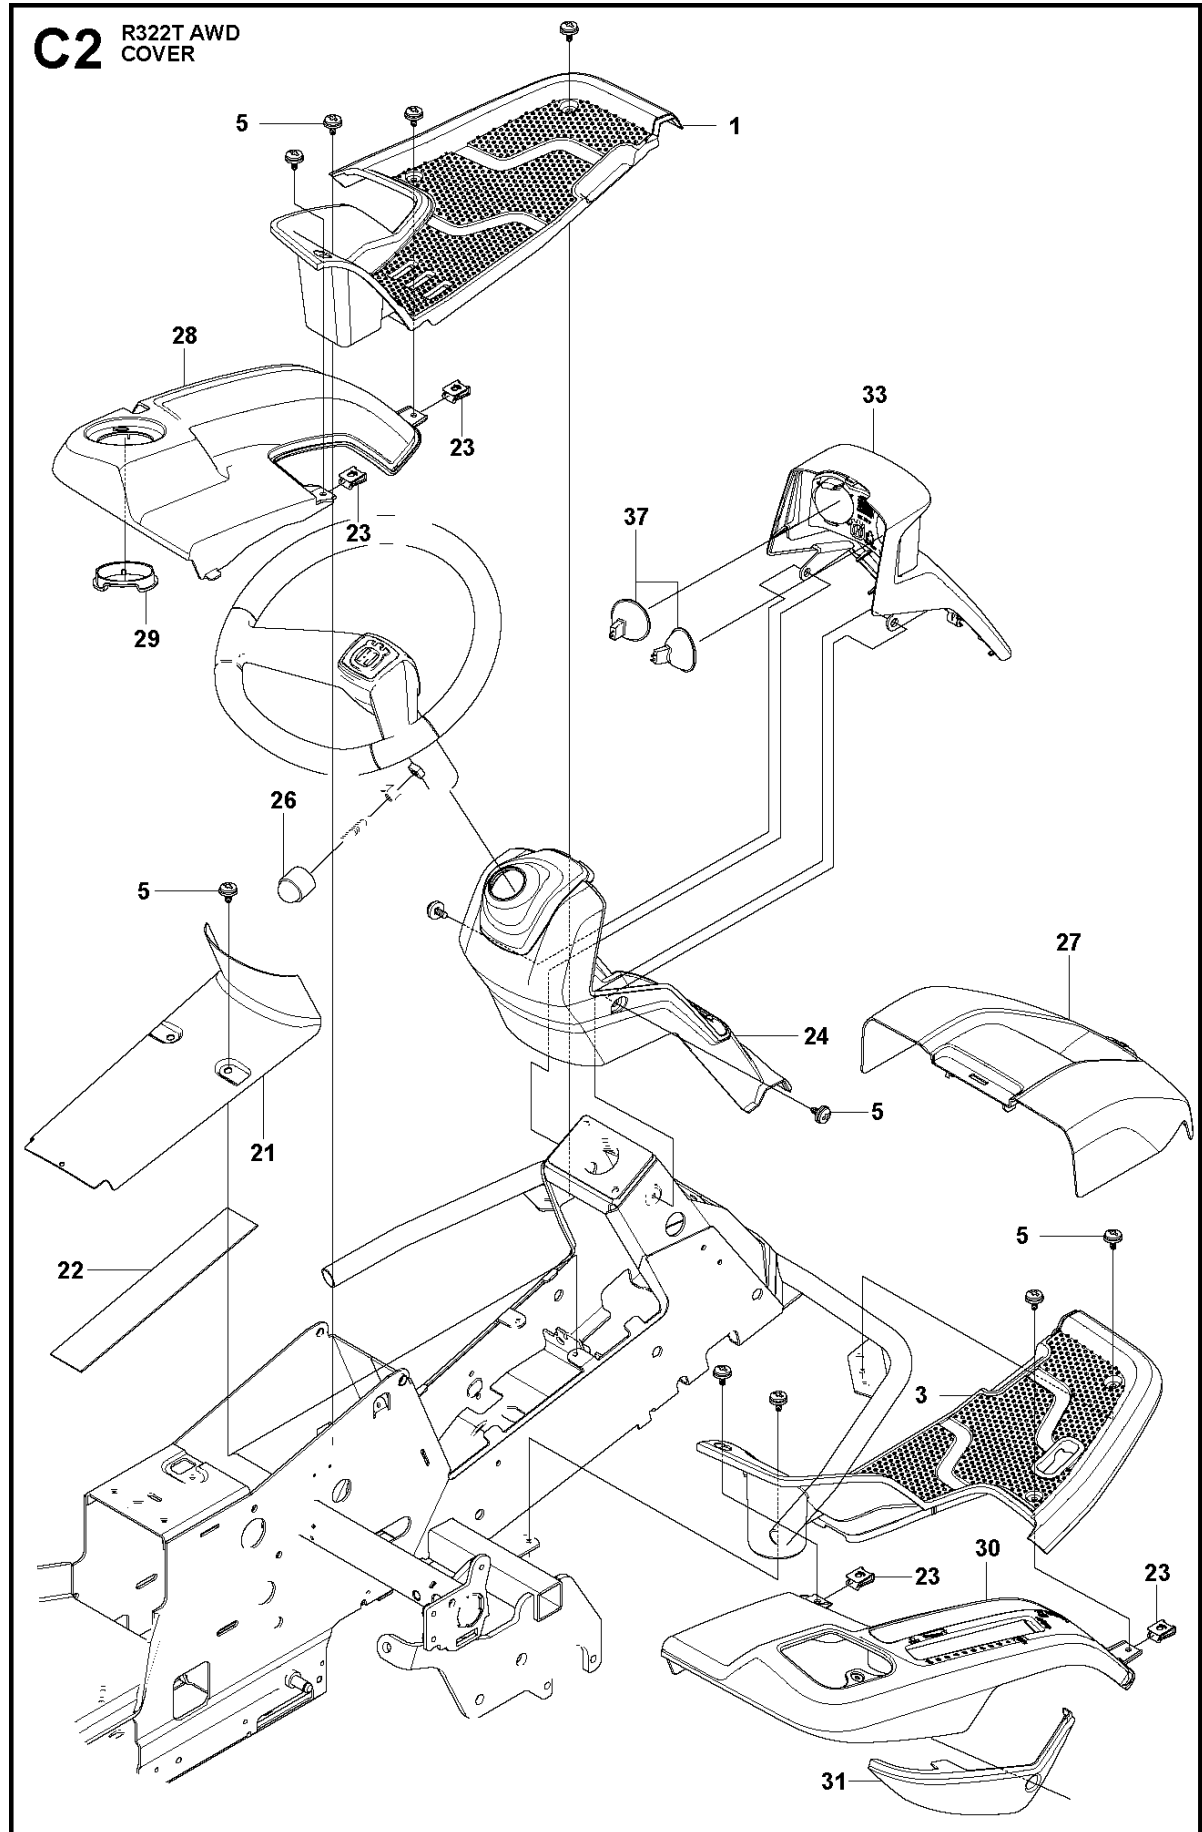

COVER

R322T AWD, 966785801, 967032101, 967153001, 2012-03

Ref	Part no.	Description	Remark	Qty	Kit
1	577 72 93-01	FOOT PLATE		1	
3	577 72 94-01	FOOT PLATE		1	
5	544 40 05-01	SCREW		14	
21	544 23 92-01	COVER		1	
22	544 42 75-01	MAT		1	
23	535 42 91-01	SPRING NUT		4	
24	577 70 41-01	COVER		1	
26	544 43 32-01	PROTECTIVE COVER		1	
27	525 56 24-01	UNIT COVER		1	
28	577 72 95-01	FENDER		1	
29	577 76 45-01	LOCKING NUT		1	
30	577 72 96-01	FENDER		1	
31	577 73 75-01	CONTROL COVER		1	
33	577 70 04-01	COVER		1	
37	535 44 68-01	LAMP		2