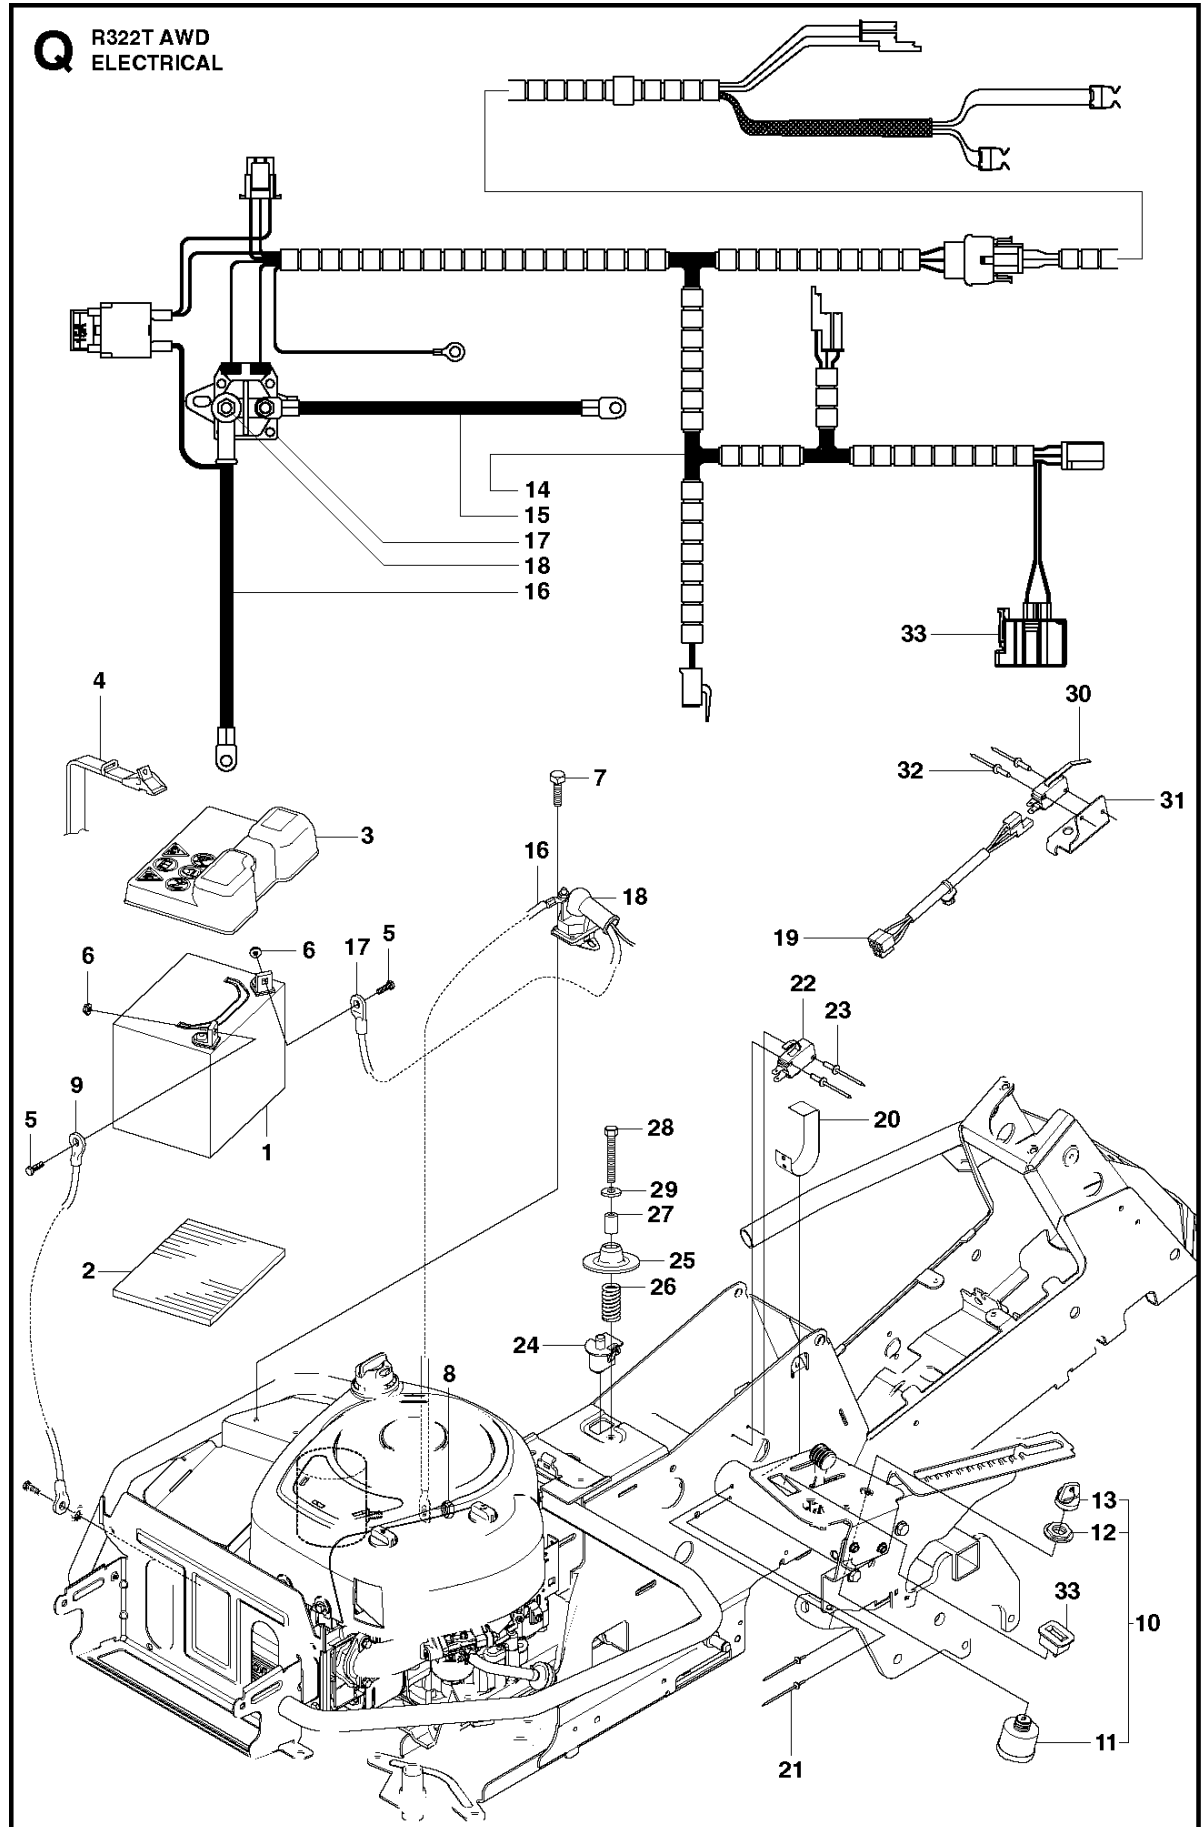

ELECTRICAL

R322T AWD, 966785801, 967032101, 967153001, 2012-03

Ref	Part no.	Description	Remark	Qty	Kit
1	577 04 16-01	BATTERY		1	
2	535 44 11-01	BATTERY MAT		1	
3	578 20 06-01	COVER		1	
4	506 83 68-02	BATTERY BELT		1	
5	522 62 21-01	SCREW EHHM		2	
6	522 62 43-01	NUT		2	
7	725 23 64-61	SCREW EHHFT		1	
8	506 89 98-01	NUT		1	
9	576 18 38-01	CABLE		1	
10	579 43 43-01	IGNITION SWITCH		1	
11	578 26 17-01	IGNITION SWITCH		1	
12	544 44 23-01	NUT		1	
13	544 44 24-01	IGNITION KEY		1	
14	578 33 84-01	WIRING		1	
15	576 18 39-01	CABLE		1	
16	576 18 40-01	CABLE		1	
17	544 43 98-01	RELAY		1	
18	506 89 98-01	NUT		2	
19	578 32 89-01	WIRING		1	
20	506 90 93-01	PLATE SPRING		1	
21	722 78 39-02	BLIND RIVET		2	
22	574 31 60-01	SWITCH		1	
23	544 44 07-01	RIVET		2	
24	506 90 96-01	SWITCH		1	
25	506 90 97-01	SPRING WASHER		1	
26	544 44 12-01	SPRING		1	
27	506 90 99-02	SPACER TUBE		1	
28	725 24 60-51	SCREW EHHM		1	
29	734 11 64-01	WASHER		1	
30	574 31 61-01	SWITCH		1	
31	544 41 57-01	BRACKET		1	
32	544 44 07-01	RIVET		2	
33	578 38 24-01	HOUR METER		1